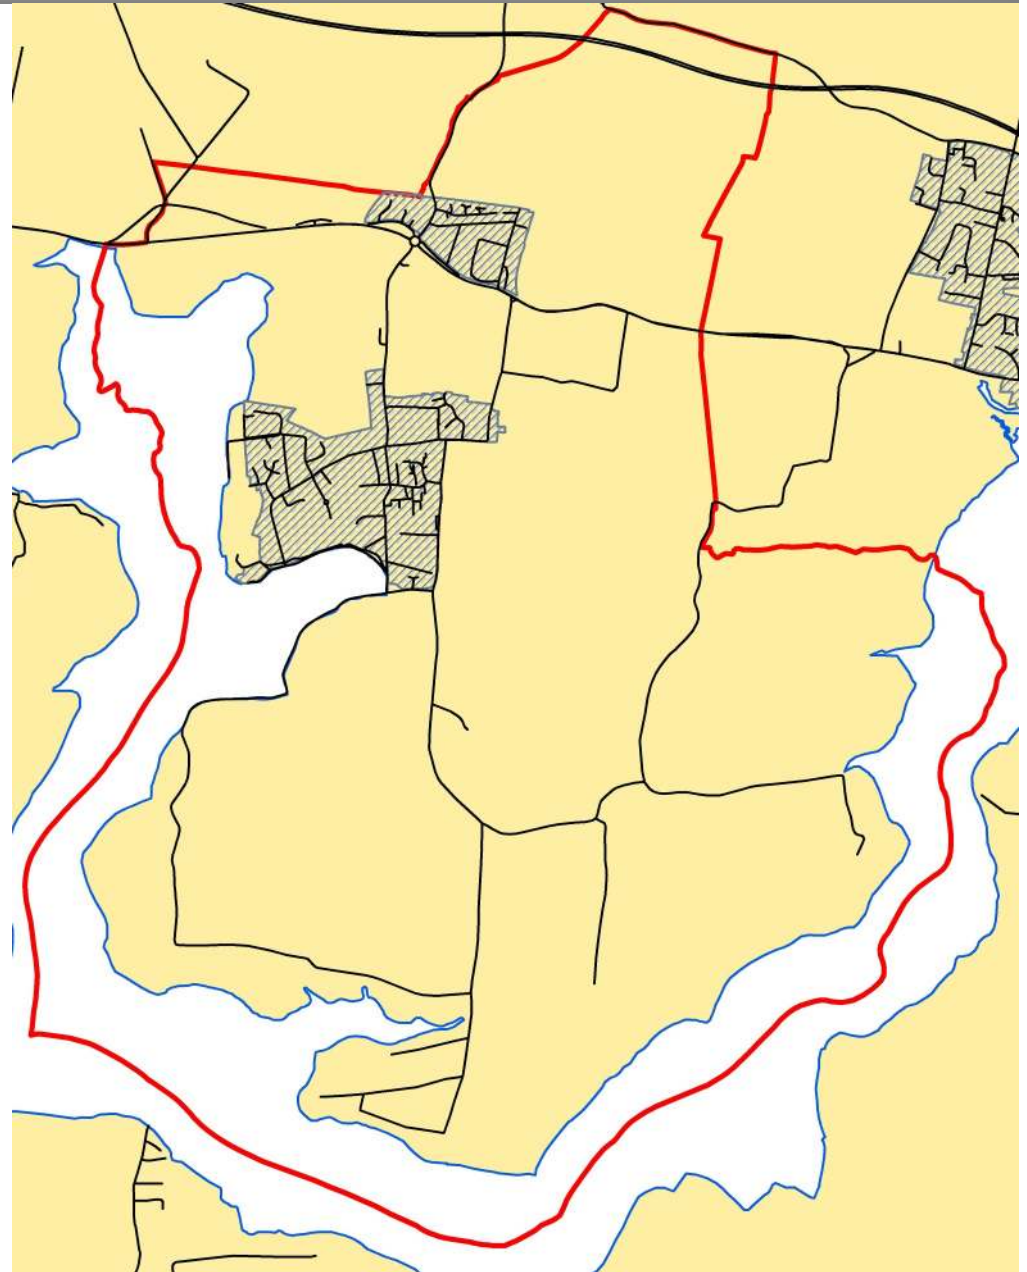

Bosham Parish Boundaries

ECCLESIASTICAL PARISH OF BOSHAM

The Church of England parish, based on Holy Trinity church. The church and St Nicholas Church Hall are marked. The names of the five surrounding parishes are also given.

CIVIL PARISH OF BOSHAM

This is the area administered by the Parish Council. The boundary is essentially the same as that of the ecclesiastical parish, except for the area next to Fishbourne.